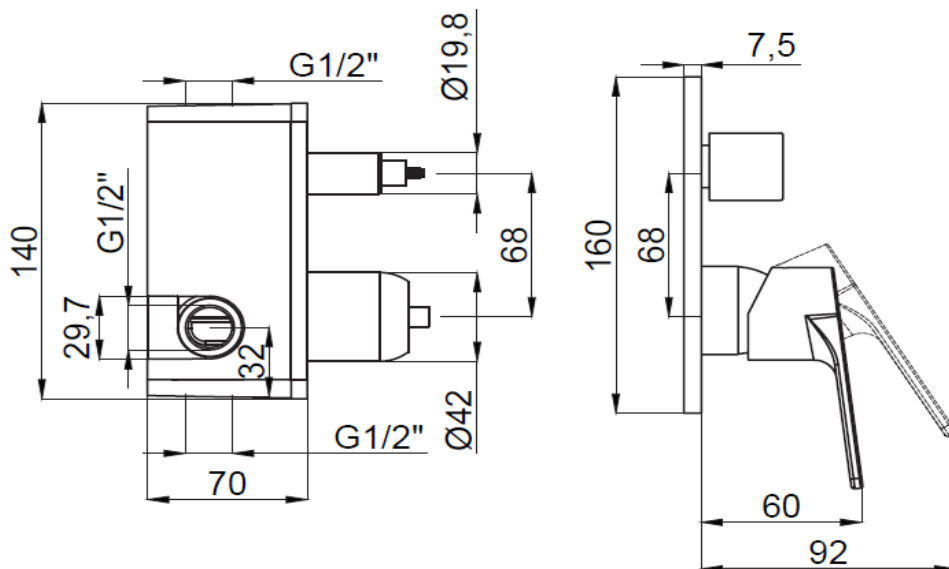

PRODUCT DESCRIPTION: Saturn Bath Shower Mixer Chrome Concealed with unibox.

Product Ref Code :	VTA 15834901
Material :	Brass
Finish :	Chrome Plated
Mounting Type :	Wall Mounted
Flow Rate :	N/A

DIMENSIONAL DRAWING :