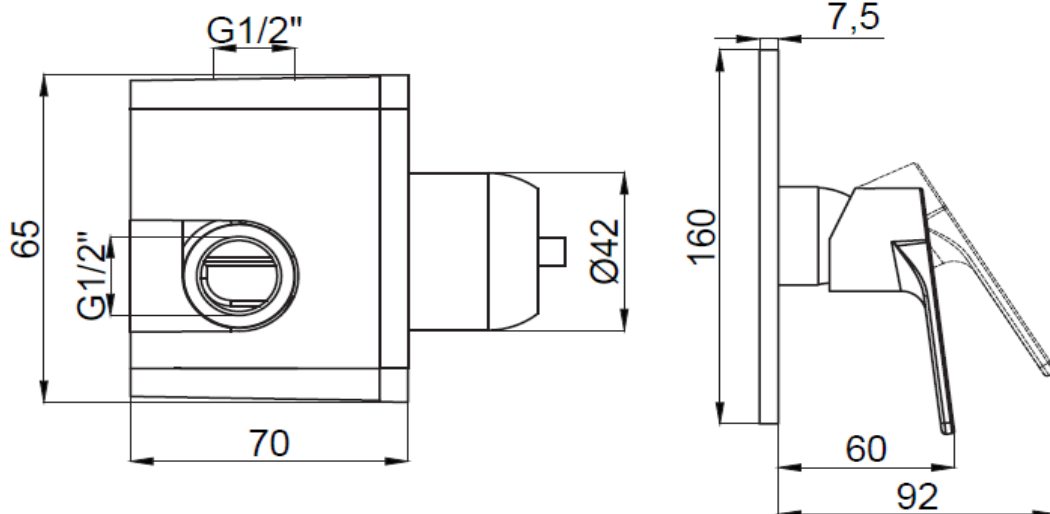

**PRODUCT DESCRIPTION:** Saturn Shower Mixer Chrome Concealed with unibox.

<b>Product Ref Code :</b>	<b>VTA 15835801</b>
<b>Material :</b>	<b>Brass</b>
<b>Finish :</b>	<b>Chrome Plated</b>
<b>Mounting Type :</b>	<b>Wall Mounted</b>
<b>Flow Rate :</b>	<b>N/A</b>

**DIMENSIONAL DRAWING :**

Verde UAE: Tel 02 559 8662 / P.O. Box 45557 Abu Dhabi  
Website: [www.verdeuae.com](http://www.verdeuae.com) / Email: [info@verdeuae.com](mailto:info@verdeuae.com)

Verde reserves the right to revise the technical data as above, and is subject to change