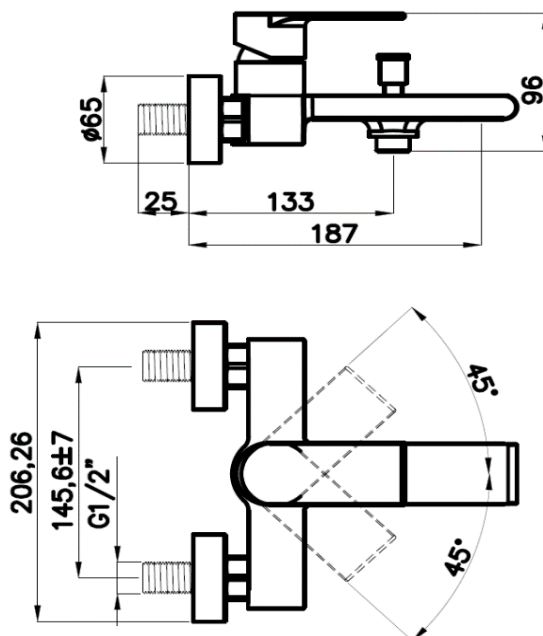

PRODUCT DESCRIPTION: Pluto Bath Shower Mixer Chrome.

Product Ref Code :	VTA 15840511
Material :	Brass
Finish :	Chrome Plated
Mounting Type :	Wall Mounted
Flow Rate :	Maximum 6ltr per minute

DIMENSIONAL DRAWING :