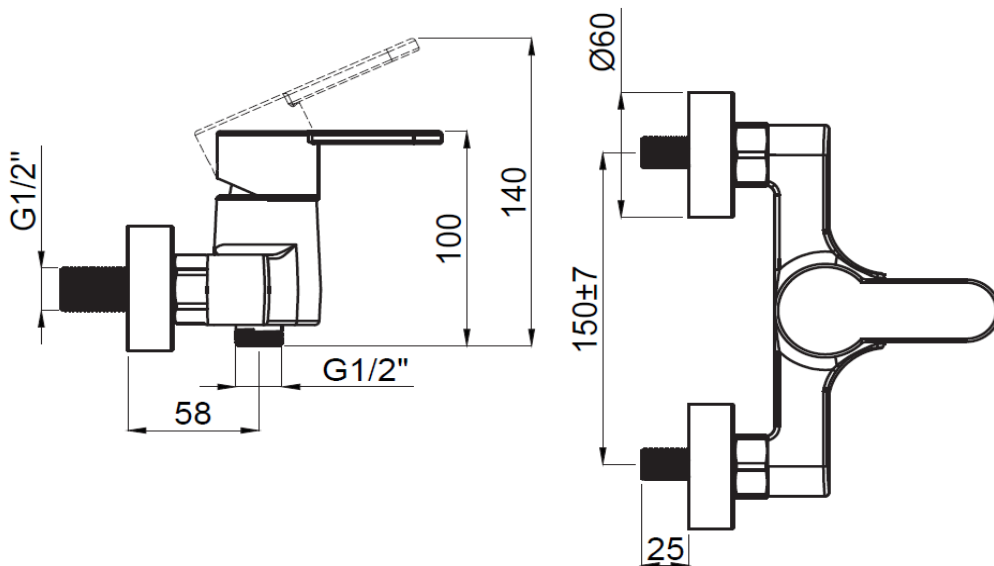

PRODUCT DESCRIPTION: Pluto Shower Mixer Chrome.

Product Ref Code :	VTA 15840611
Material :	Brass
Finish :	Chrome Plated
Mounting Type :	Wall Mounted
Flow Rate :	N/A

DIMENSIONAL DRAWING :

Verde UAE: Tel 02 559 8662 / P.O. Box 45557 Abu Dhabi
Website: www.verdeuae.com / Email: info@verdeuae.com