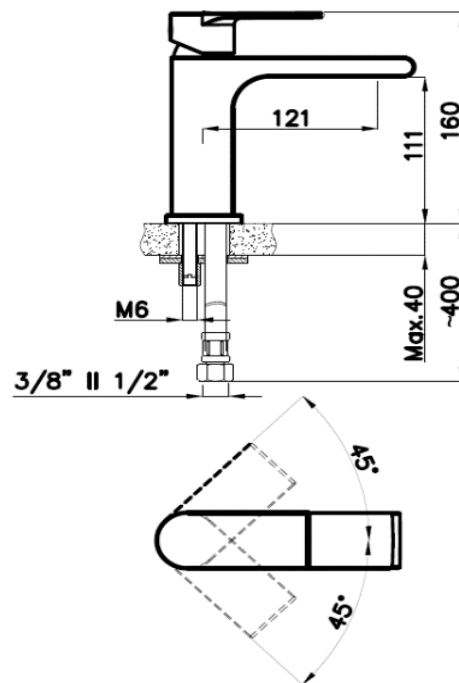

Product Ref Code :	VTA 15844321
Material :	Brass
Finish :	Chrome Plated
Mounting Type :	Deck Mounted
Flow Rate :	Maximum 6ltr per minute

DIMENSIONAL DRAWING :