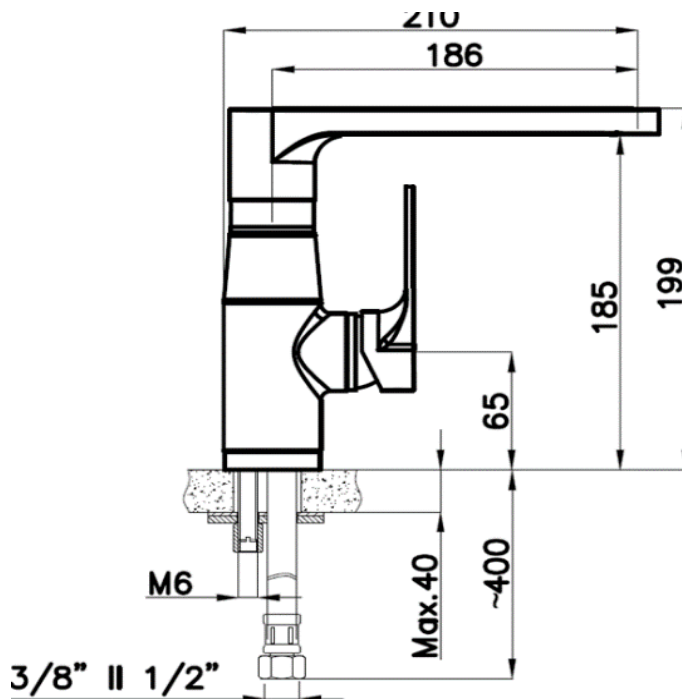

DIMENSIONAL DRAWING :

Verde UAE: Tel 02 559 8662 / P.O. Box 45557 Abu Dhabi
Website: www.verdeuae.com / Email: info@verdeuae.com

Verde reserves the right to revise the technical data as above, and is subject to change