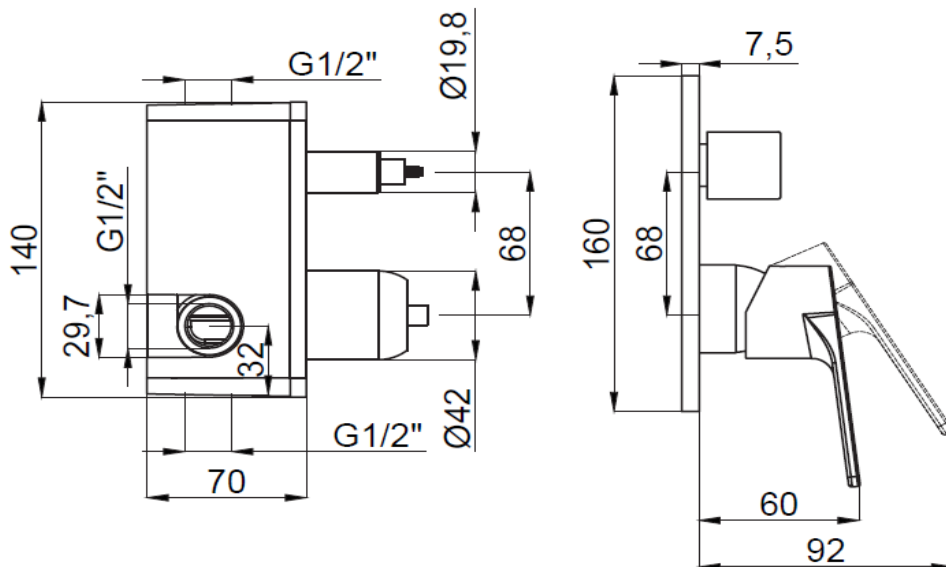

Product Ref Code :	VTA 15844901
Material :	Brass
Finish :	Chrome Plated
Mounting Type :	Wall Mounted
Flow Rate :	N/A

DIMENSIONAL DRAWING :