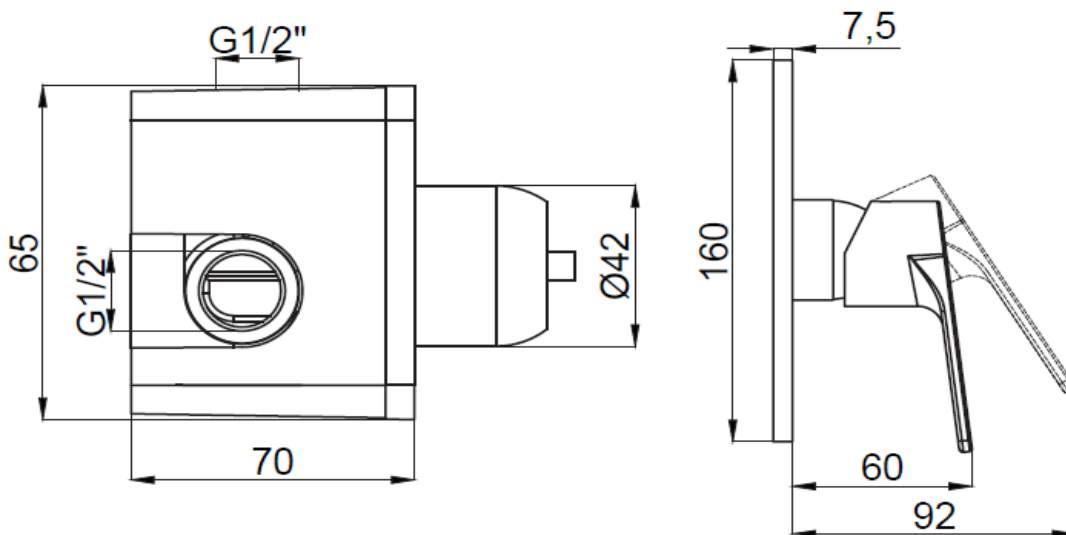

PRODUCT DESCRIPTION: Pluto Shower Mixer Chrome Concealed with unibox.

Product Ref Code	:	VTA 15845801
Material	:	Brass
Finish	:	Chrome Plated
Mounting Type	:	Wall Mounted
Flow Rate	:	N/A

DIMENSIONAL DRAWING :