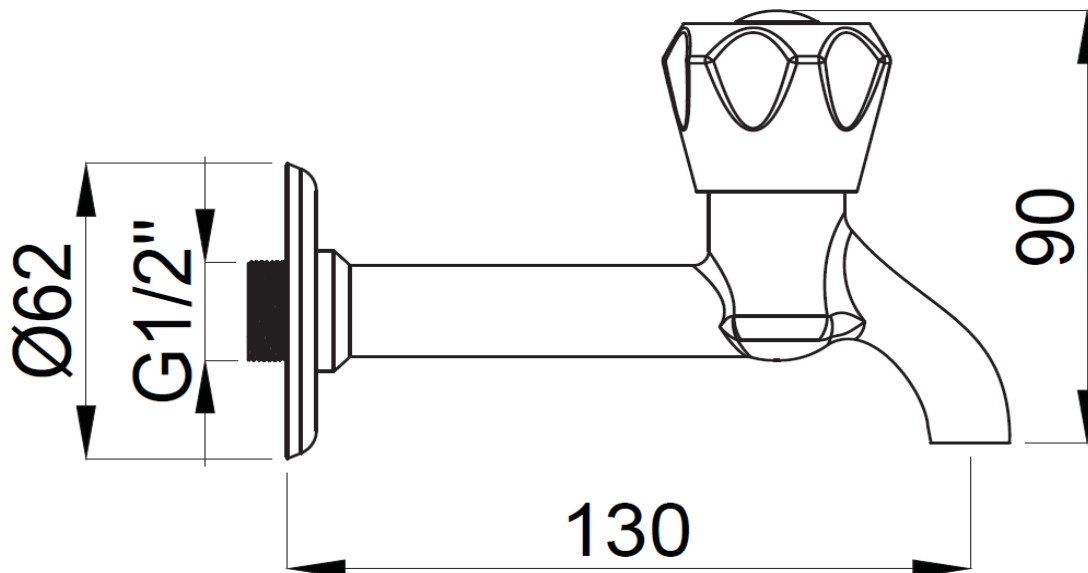

PRODUCT DESCRIPTION: Bib Tap Long Chrome.

Product Ref Code :	VTA 15900101
Material :	Brass
Finish :	Chrome Plated
Mounting Type :	Wall Mounted
Flow Rate :	N/A

DIMENSIONAL DRAWING :

Verde UAE: Tel 02 559 8662 / P.O. Box 45557 Abu Dhabi
Website: www.verdeuae.com / Email: info@verdeuae.com