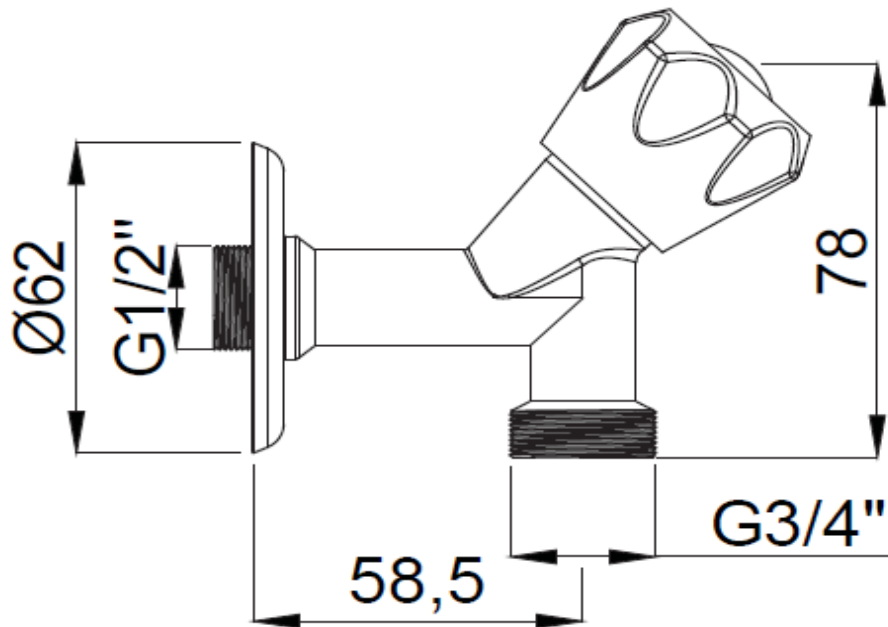

PRODUCT DESCRIPTION: Bib Tap Threaded Chrome.

Product Ref Code :	VTA 15900121
Material :	Brass
Finish :	Chrome Plated
Mounting Type :	Wall Mounted
Flow Rate :	N/A

DIMENSIONAL DRAWING :

Verde UAE: Tel 02 559 8662 / P.O. Box 45557 Abu Dhabi
Website: www.verdeuae.com / Email: info@verdeuae.com