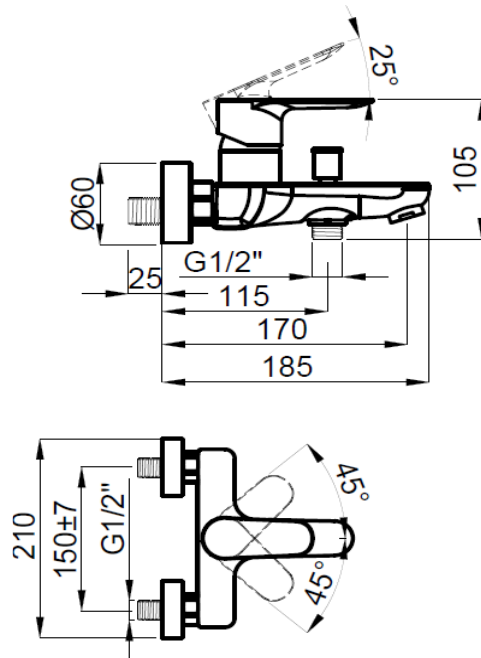

PRODUCT DESCRIPTION: Neptune Bath Shower Mixer Chrome.

Product Ref Code	:	VTA 15920501
Material	:	Brass
Finish	:	Chrome Plated
Mounting Type	:	Wall Mounted
Flow Rate	:	Maximum 6ltr per minute

DIMENSIONAL DRAWING :