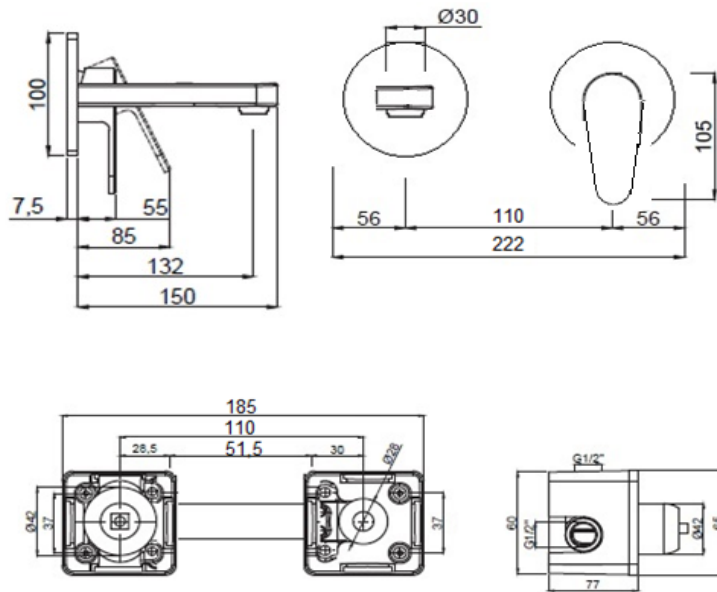

PRODUCT DESCRIPTION: Neptune Basin Mixer Chrome Concealed Wall Mounted with clic waste.

Product Ref Code :	VTA 15921901
Material :	Brass
Finish :	Chrome Plated
Mounting Type :	Wall Mounted
Flow Rate :	Maximum 6ltr per minute

DIMENSIONAL DRAWING :

Verde UAE: Tel 02 559 8662 / P.O. Box 45557 Abu Dhabi
Website: www.verdeuae.com / Email: info@verdeuae.com

Verde reserves the right to revise the technical data as above, and is subject to change