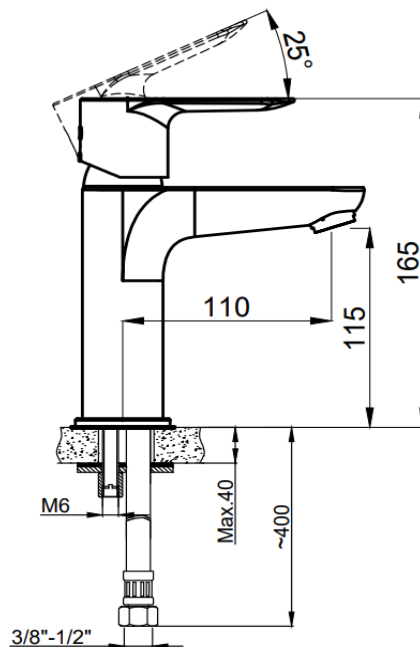

Product Ref Code :	VTA 15924301
Material :	Brass
Finish :	Chrome Plated
Mounting Type :	Deck Mounted
Flow Rate :	Maximum 6ltr per minute

DIMENSIONAL DRAWING :