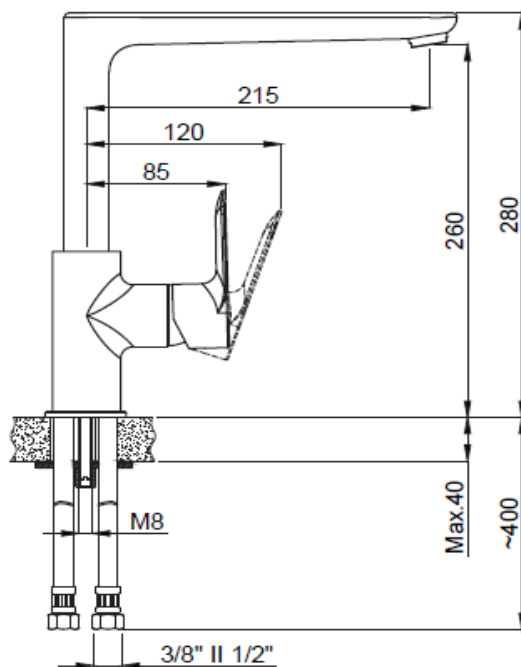

DIMENSIONAL DRAWING :

Verde UAE: Tel 02 559 8662 / P.O. Box 45557 Abu Dhabi
Website: www.verdeuae.com / Email: info@verdeuae.com

Verde reserves the right to revise the technical data as above, and is subject to change