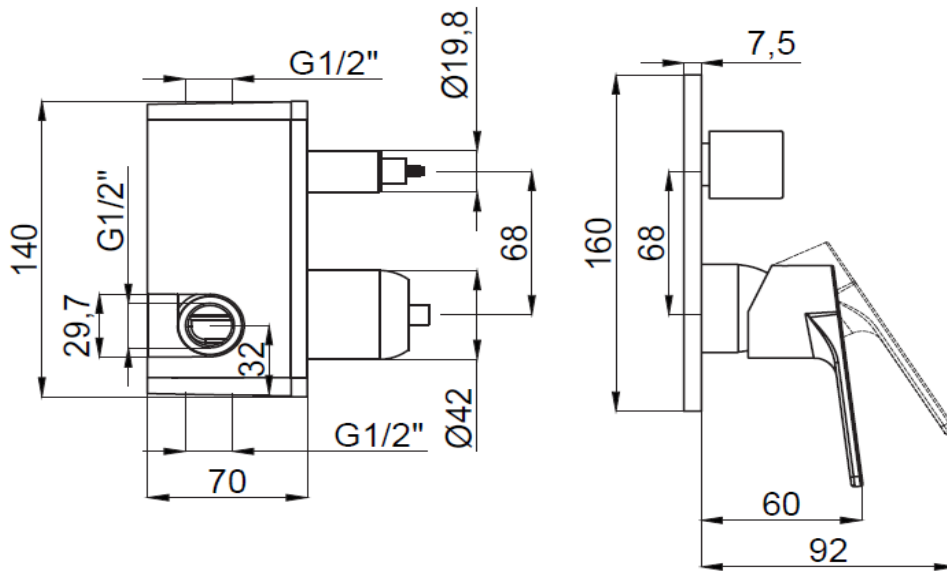

PRODUCT DESCRIPTION: Neptune Bath Shower Mixer Chrome Concealed with unibox.

Product Ref Code	:	VTA 15924901
Material	:	Brass
Finish	:	Chrome Plated
Mounting Type	:	Wall Mounted
Flow Rate	:	N/A

DIMENSIONAL DRAWING :