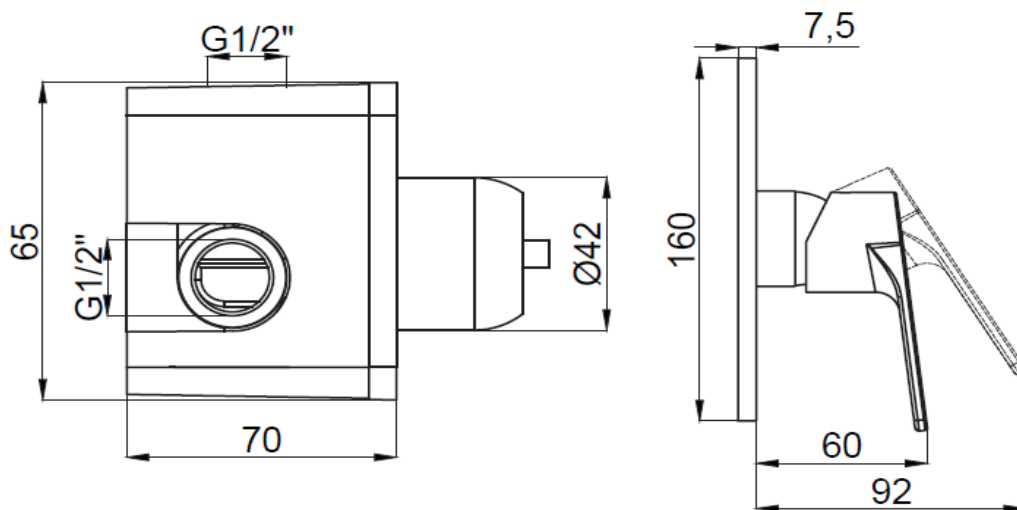

Verde UAE: Tel 02 559 8662 / P.O. Box 45557 Abu Dhabi
Website: www.verdeuae.com / Email: info@verdeuae.com

Verde reserves the right to revise the technical data as above, and is subject to change