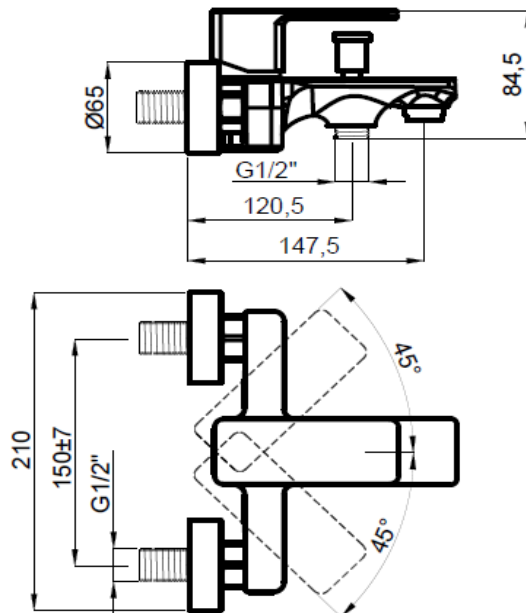

PRODUCT DESCRIPTION: Venus Bath Shower Mixer Chrome.

Product Ref Code	:	VTA 15940501
Material	:	Brass
Finish	:	Chrome Plated
Mounting Type	:	Wall Mounted
Flow Rate	:	N/A

DIMENSIONAL DRAWING :

Verde UAE: Tel 02 559 8662 / P.O. Box 45557 Abu Dhabi
Website: www.verdeuae.com / Email: info@verdeuae.com