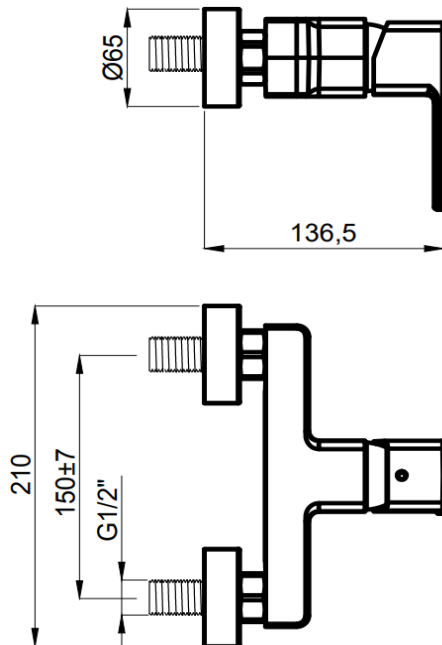

DIMENSIONAL DRAWING :

Verde UAE: Tel 02 559 8662 / P.O. Box 45557 Abu Dhabi
Website: www.verdeuae.com / Email: info@verdeuae.com

Verde reserves the right to revise the technical data as above, and is subject to change