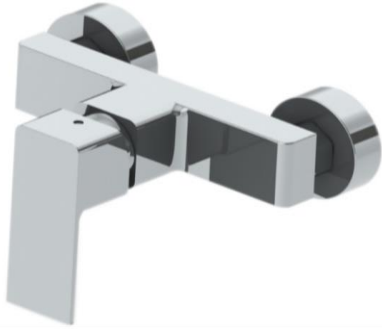

**PRODUCT DESCRIPTION: Venus Shower Mixer Chrome.**

<b>Product Ref Code :</b>	<b>VTA 15940601</b>
<b>Material :</b>	<b>Brass</b>
<b>Finish :</b>	<b>Chrome Plated</b>
<b>Mounting Type :</b>	<b>Wall Mounted</b>
<b>Flow Rate :</b>	<b>N/A</b>