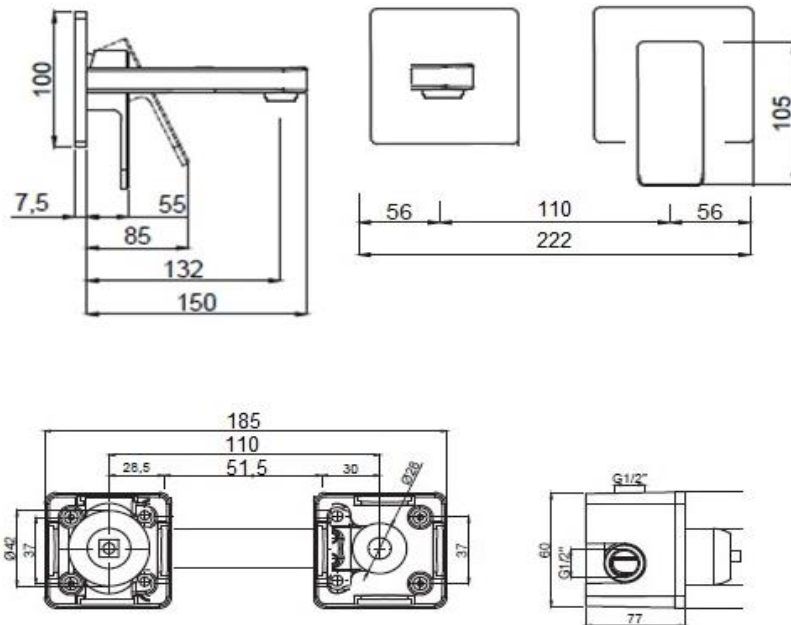

Verde UAE: Tel 02 559 8662 / P.O. Box 45557 Abu Dhabi
Website: www.verdeuae.com / Email: info@verdeuae.com

Verde reserves the right to revise the technical data as above, and is subject to change