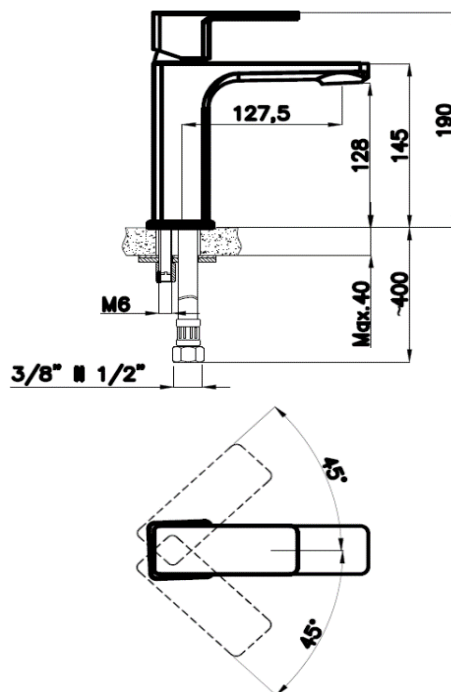

DIMENSIONAL DRAWING :

Verde UAE: Tel 02 559 8662 / P.O. Box 45557 Abu Dhabi
Website: www.verdeuae.com / Email: info@verdeuae.com

Verde reserves the right to revise the technical data as above, and is subject to change