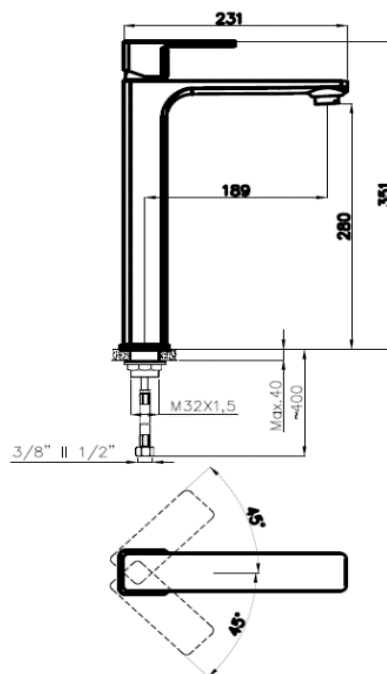

DIMENSIONAL DRAWING :

Verde UAE: Tel 02 559 8662 / P.O. Box 45557 Abu Dhabi
Website: www.verdeuae.com / Email: info@verdeuae.com

Verde reserves the right to revise the technical data as above, and is subject to change