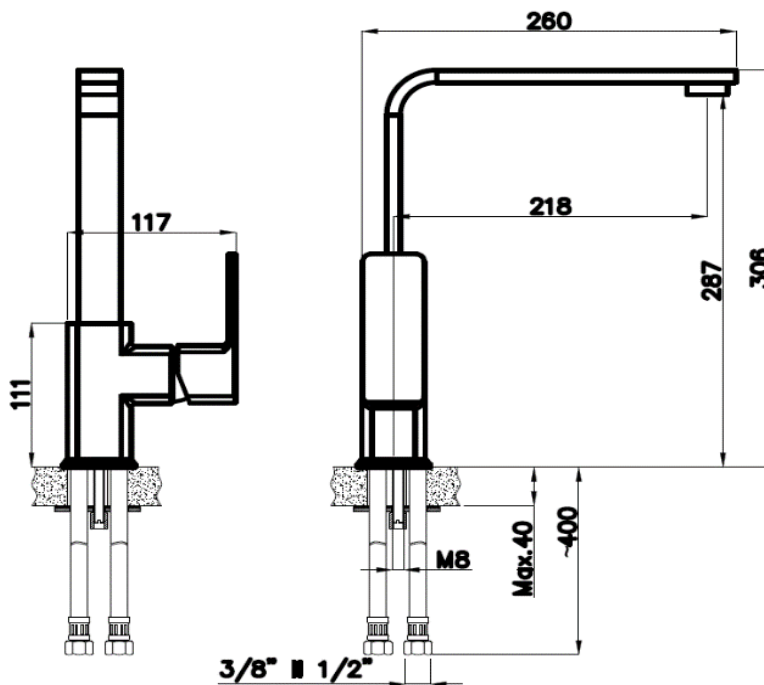

DIMENSIONAL DRAWING :

Verde UAE: Tel 02 559 8662 / P.O. Box 45557 Abu Dhabi
Website: www.verdeuae.com / Email: info@verdeuae.com

Verde reserves the right to revise the technical data as above, and is subject to change