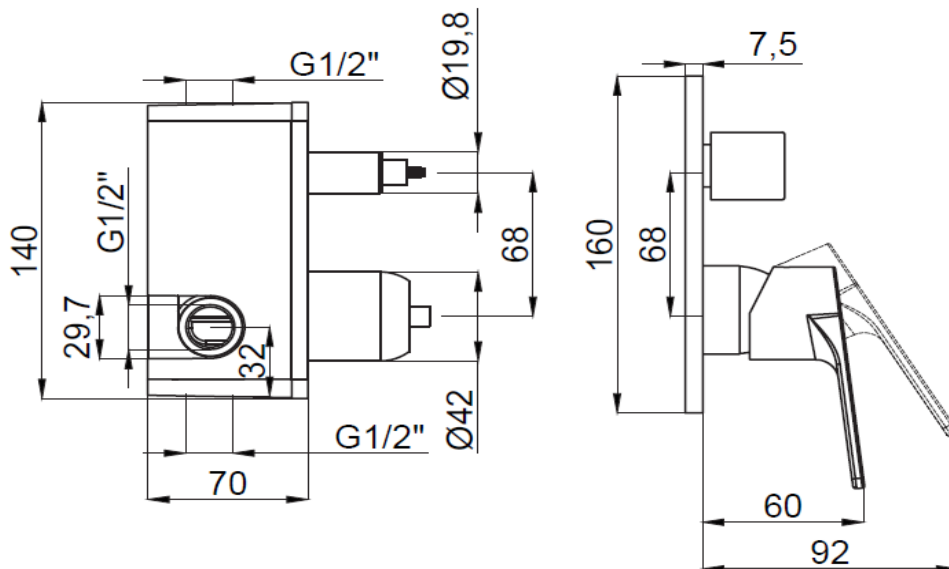

**PRODUCT DESCRIPTION:** Venus Bath Shower Mixer Chrome Concealed with unibox.

<b>Product Ref Code</b>	:	<b>VTA 15944901</b>
<b>Material</b>	:	<b>Brass</b>
<b>Finish</b>	:	<b>Chrome Plated</b>
<b>Mounting Type</b>	:	<b>Wall Mounted</b>
<b>Flow Rate</b>	:	<b>N/A</b>

**DIMENSIONAL DRAWING :**

Verde UAE: Tel 02 559 8662 / P.O. Box 45557 Abu Dhabi  
 Website: [www.verdeuae.com](http://www.verdeuae.com) / Email: [info@verdeuae.com](mailto:info@verdeuae.com)

Verde reserves the right to revise the technical data as above, and is subject to change