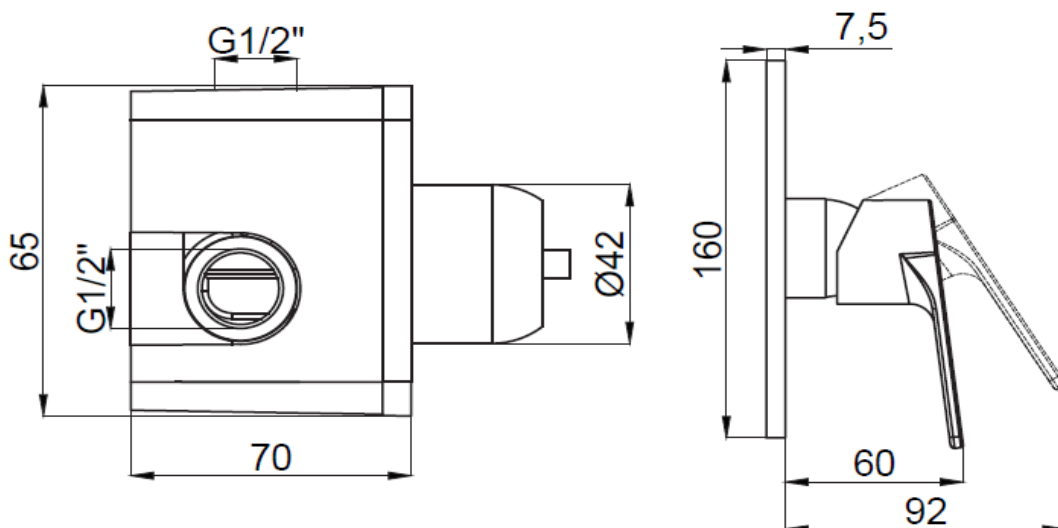

PRODUCT DESCRIPTION: Venus Shower Mixer Chrome Concealed with unibox.

Product Ref Code	:	VTA 15945801
Material	:	Brass
Finish	:	Chrome Plated
Mounting Type	:	Wall Mounted
Flow Rate	:	N/A

DIMENSIONAL DRAWING :