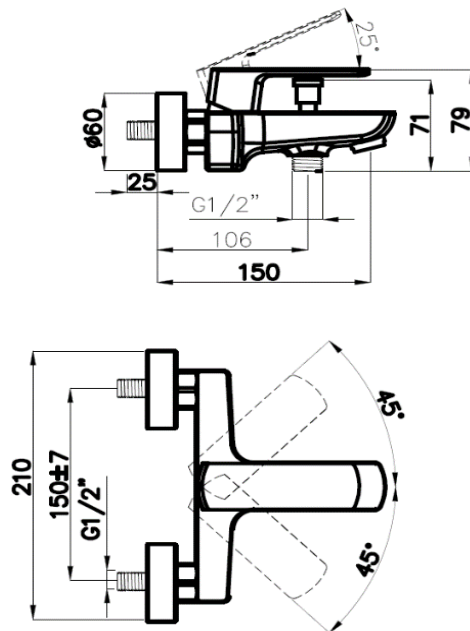

PRODUCT DESCRIPTION: Ceres Bath Shower Mixer Chrome.

Product Ref Code :	VTA 15960501
Material :	Brass
Finish :	Chrome Plated
Mounting Type :	Wall Mounted
Flow Rate :	Maximum 6ltr per minute

DIMENSIONAL DRAWING :