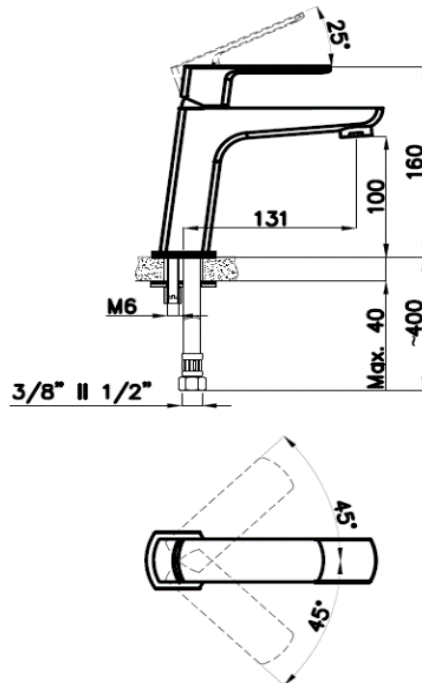

DIMENSIONAL DRAWING :

Verde UAE: Tel 02 559 8662 / P.O. Box 45557 Abu Dhabi
Website: www.verdeuae.com / Email: info@verdeuae.com

Verde reserves the right to revise the technical data as above, and is subject to change