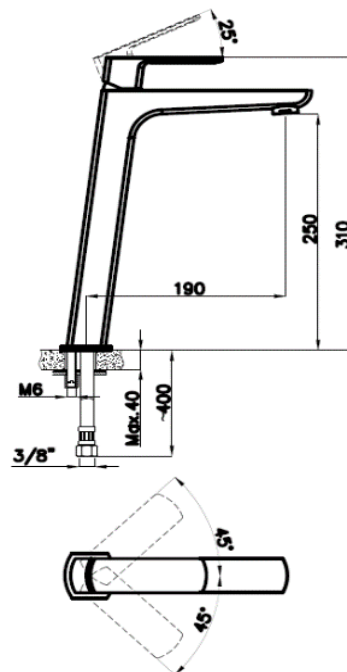

DIMENSIONAL DRAWING :

Verde UAE: Tel 02 559 8662 / P.O. Box 45557 Abu Dhabi
Website: www.verdeuae.com / Email: info@verdeuae.com

Verde reserves the right to revise the technical data as above, and is subject to change