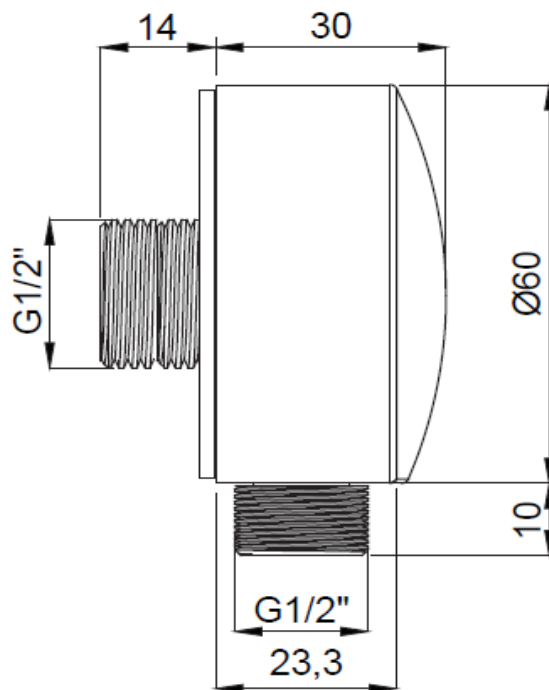

PRODUCT DESCRIPTION: Hand Shower elbow water outlet connector, Gold.

Product Ref Code :	VTA 159909508
Material :	Brass
Finish :	Gold
Mounting Type :	Wall Mounted
Flow Rate :	N/A

DIMENSIONAL DRAWING :

Verde UAE: Tel 02 559 8662 / P.O. Box 45557 Abu Dhabi
Website: www.verdeuae.com / Email: info@verdeuae.com