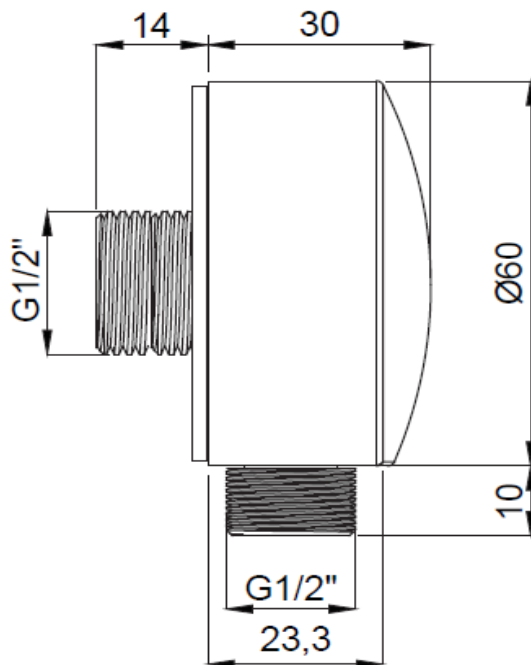

PRODUCT DESCRIPTION: Hand Shower elbow water outlet connector, Chrome.

Product Ref Code :	VTA 15990951
Material :	Brass
Finish :	Chrome Plated
Mounting Type :	Wall Mounted
Flow Rate :	N/A

DIMENSIONAL DRAWING :