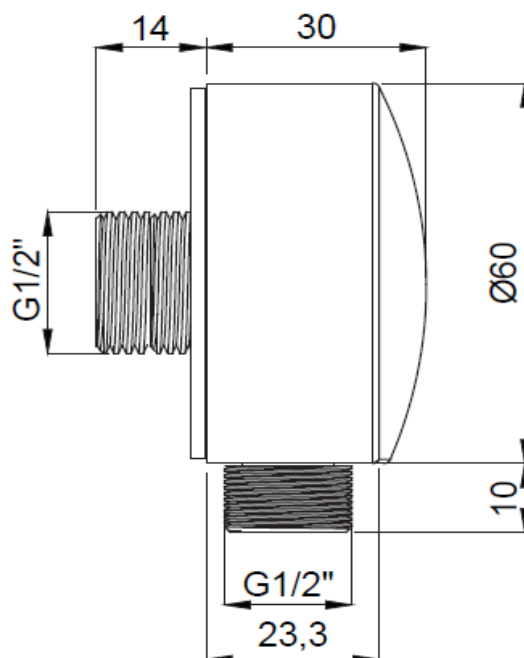

Product Ref Code :	VTA 159909524
Material :	Brass
Finish :	Black Matt
Mounting Type :	Wall Mounted
Flow Rate :	N/A

DIMENSIONAL DRAWING :