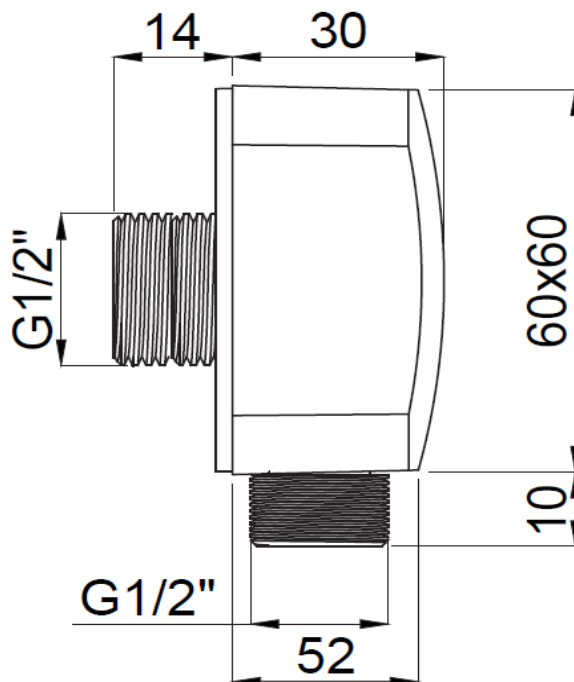

PRODUCT DESCRIPTION: Hand Shower elbow water outlet connector, Chrome.

Product Ref Code	:	VTA 15990971
Material	:	Brass
Finish	:	Chrome Plated
Mounting Type	:	Wall Mounted
Flow Rate	:	N/A

DIMENSIONAL DRAWING :