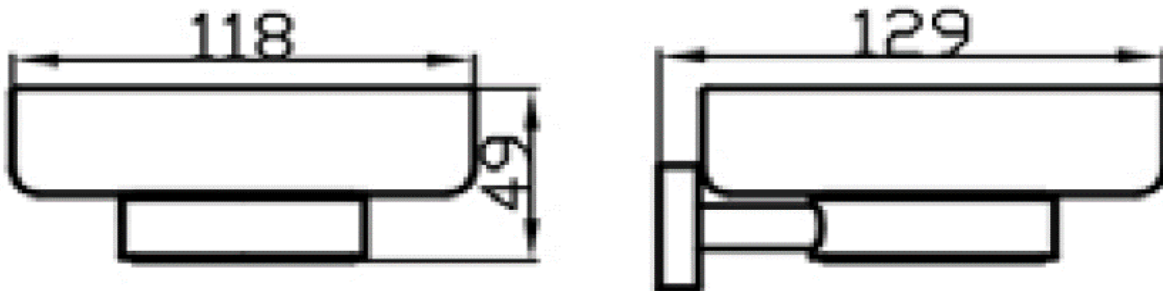

PRODUCT DESCRIPTION: Venus Glass Soap Dish.

Product Ref Code :	VTGL 124106
Material :	Brass
Finish :	Chrome
Mounting Type :	Wall Mounted

DIMENSIONAL DRAWING :

Verde UAE: Tel 02 559 8662 / P.O. Box 45557 Abu Dhabi
Website: www.verdeuae.com / Email: info@verdeuae.com