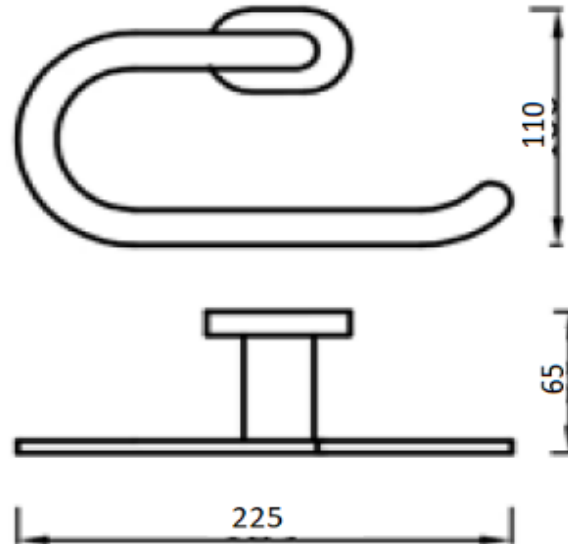

PRODUCT DESCRIPTION: Venus Towel Ring open.

Product Ref Code	:	VTGL 124129
Material	:	Brass
Finish	:	Chrome
Mounting Type	:	Wall Mounted

DIMENSIONAL DRAWING :

Verde UAE: Tel 02 559 8662 / P.O. Box 45557 Abu Dhabi
Website: www.verdeuae.com / Email: info@verdeuae.com