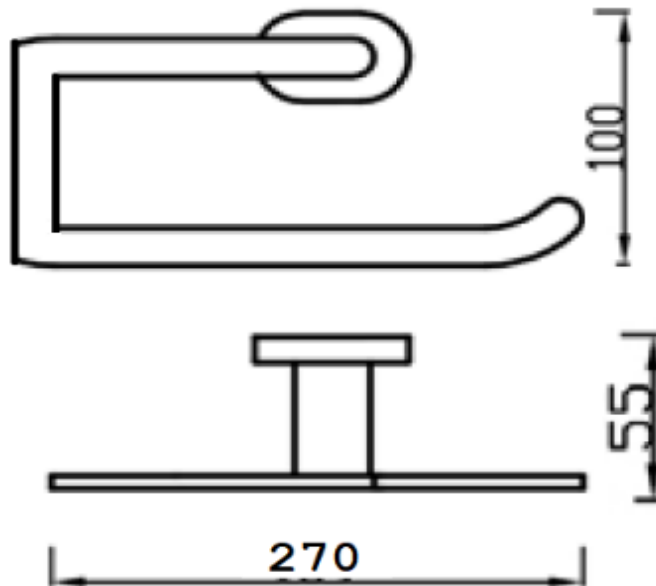

PRODUCT DESCRIPTION: Venus Towel Ring open.

Product Ref Code :	VTGL 124131
Material :	Brass
Finish :	Chrome
Mounting Type :	Wall Mounted

DIMENSIONAL DRAWING :

Verde UAE: Tel 02 559 8662 / P.O. Box 45557 Abu Dhabi
Website: www.verdeuae.com / Email: info@verdeuae.com