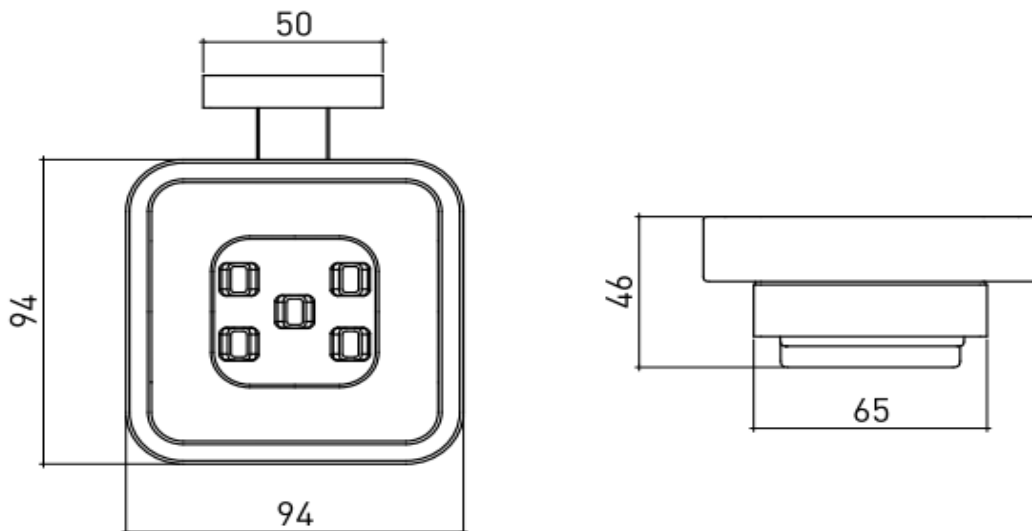

**PRODUCT DESCRIPTION: Prime Glass Soap Dish.**

<b>Product Ref Code</b>	:	<b>VTGL 125106</b>
<b>Material</b>	:	<b>Brass</b>
<b>Finish</b>	:	<b>Chrome</b>
<b>Mounting Type</b>	:	<b>Wall Mounted</b>

**DIMENSIONAL DRAWING :**