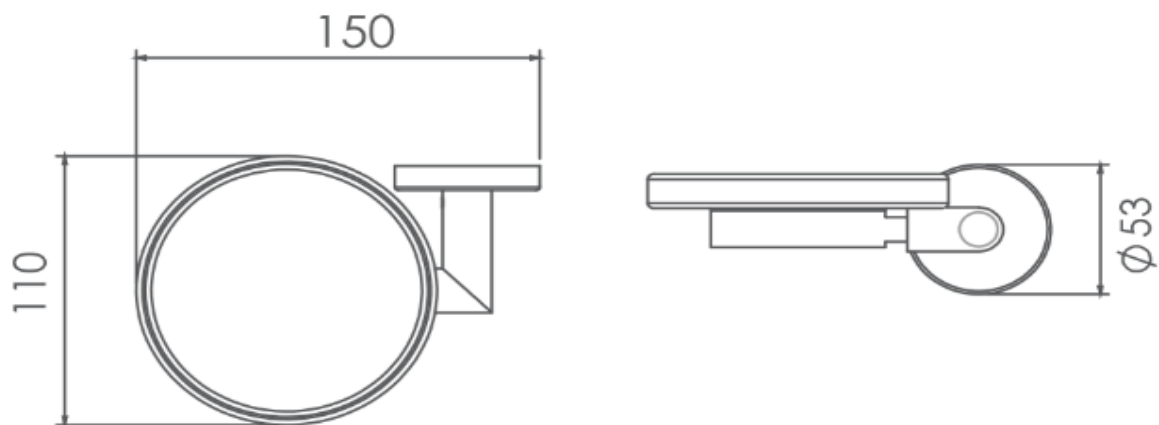

PRODUCT DESCRIPTION: Minalis Glass Soap Dish.

Product Ref Code :	VTGL 138106
Material :	Bras
Finish :	Chrome
Mounting Type :	Wall Mounted

DIMENSIONAL DRAWING :

Verde UAE: Tel 02 559 8662 / P.O. Box 45557 Abu Dhabi
Website: www.verdeuae.com / Email: info@verdeuae.com