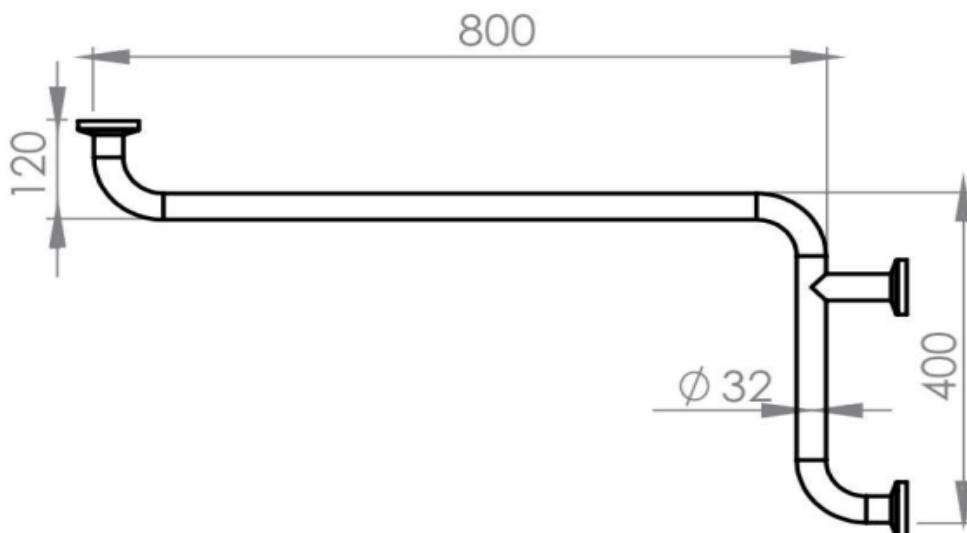

PRODUCT DESCRIPTION: Grab Bar Corner L.

Product Ref Code :	VTGL 20109
Material :	Stainless Steel
Finish :	Matt
Mounting Type :	Wall Mounted

DIMENSIONAL DRAWING :

Verde UAE: Tel 02 559 8662 / P.O. Box 45557 Abu Dhabi
Website: www.verdeuae.com / Email: info@verdeuae.com