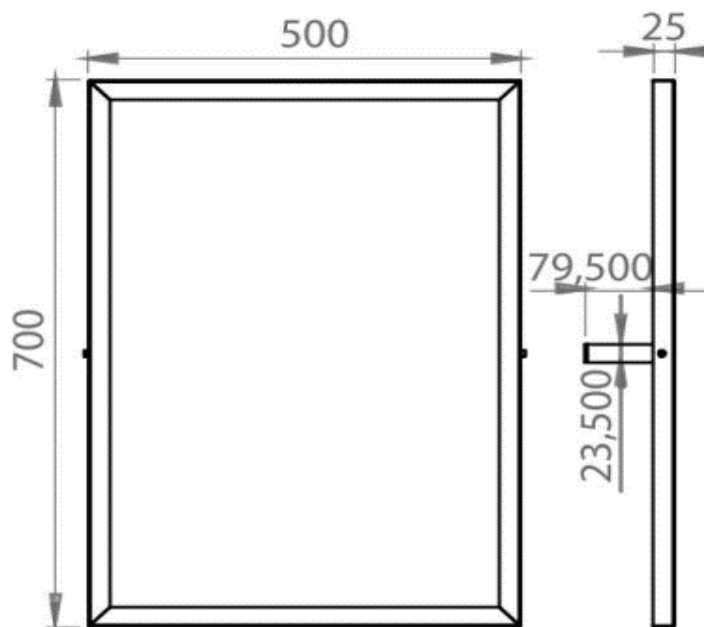

PRODUCT DESCRIPTION: Mirror Adjustable.

Product Ref Code	:	VTGL 20111
Material	:	SS/Glass
Finish	:	Matt
Mounting Type	:	Wall Mounted

DIMENSIONAL DRAWING :

Verde UAE: Tel 02 559 8662 / P.O. Box 45557 Abu Dhabi
Website: www.verdeuae.com / Email: info@verdeuae.com