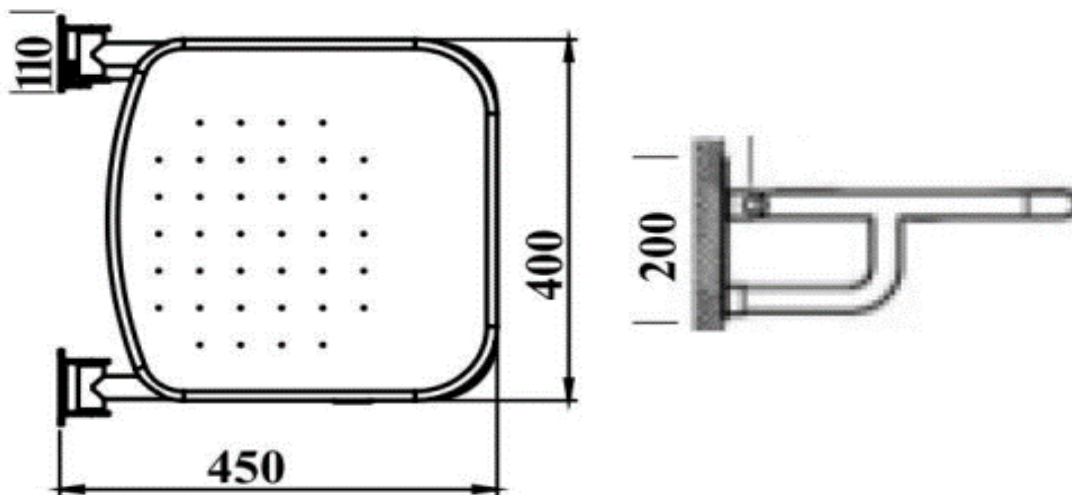

PRODUCT DESCRIPTION: Shower Seat, Foldable.

Product Ref Code	:	VTGL 20118
Material	:	SS/ABS
Finish	:	Matt
Mounting Type	:	Wall Mounted

DIMENSIONAL DRAWING :

Verde UAE: Tel 02 559 8662 / P.O. Box 45557 Abu Dhabi
Website: www.verdeuae.com / Email: info@verdeuae.com