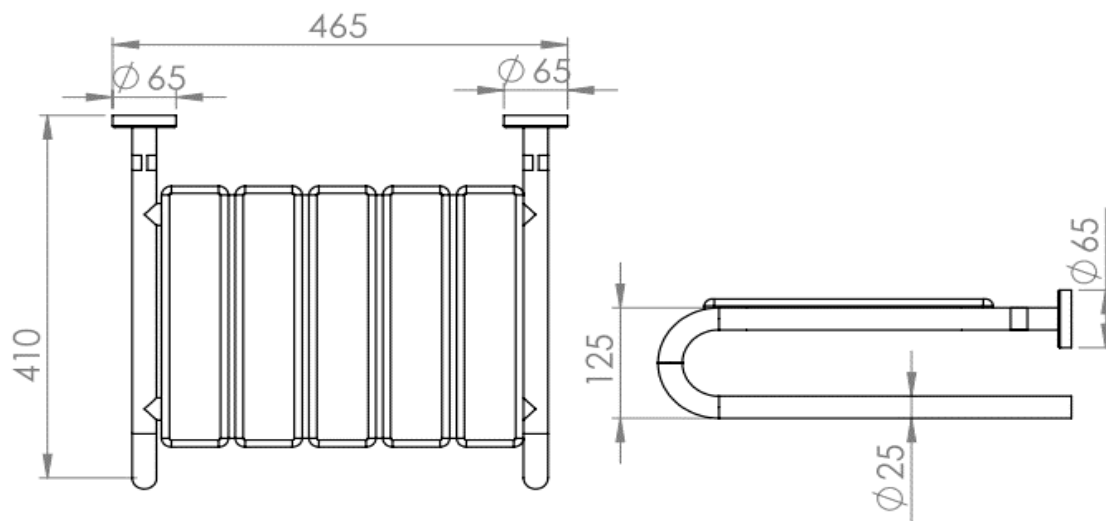

PRODUCT DESCRIPTION: Shower Seat, Foldable.

Product Ref Code	:	VTGL 20121
Material	:	SS/ABS
Finish	:	Matt
Mounting Type	:	Wall Mounted

DIMENSIONAL DRAWING :

Verde UAE: Tel 02 559 8662 / P.O. Box 45557 Abu Dhabi
Website: www.verdeuae.com / Email: info@verdeuae.com