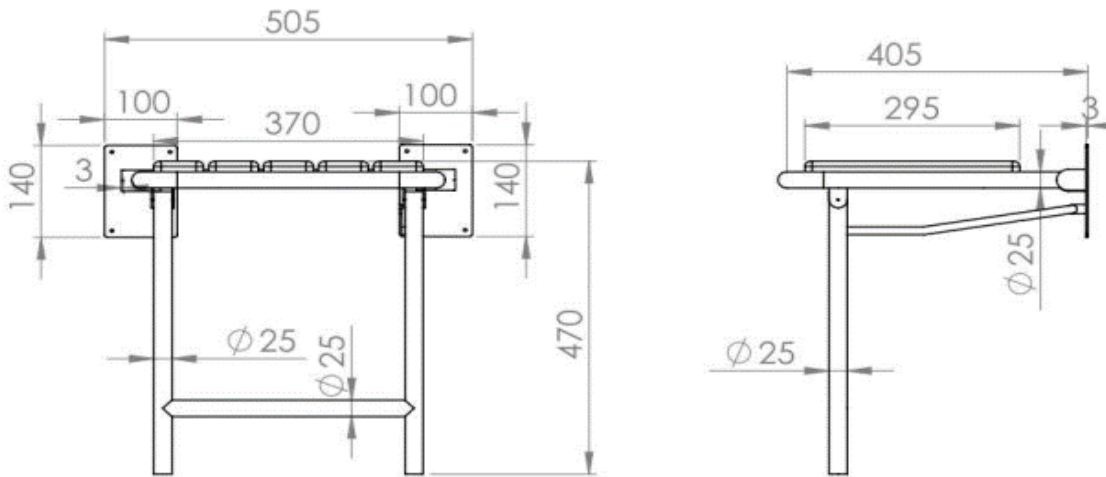

PRODUCT DESCRIPTION: Shower Seat, Foldable Double Leg.

Product Ref Code :	VTGL 20128
Material :	SS/ABS
Finish :	Matt
Mounting Type :	Wall Mounted

DIMENSIONAL DRAWING :

Verde UAE: Tel 02 559 8662 / P.O. Box 45557 Abu Dhabi
Website: www.verdeuae.com / Email: info@verdeuae.com