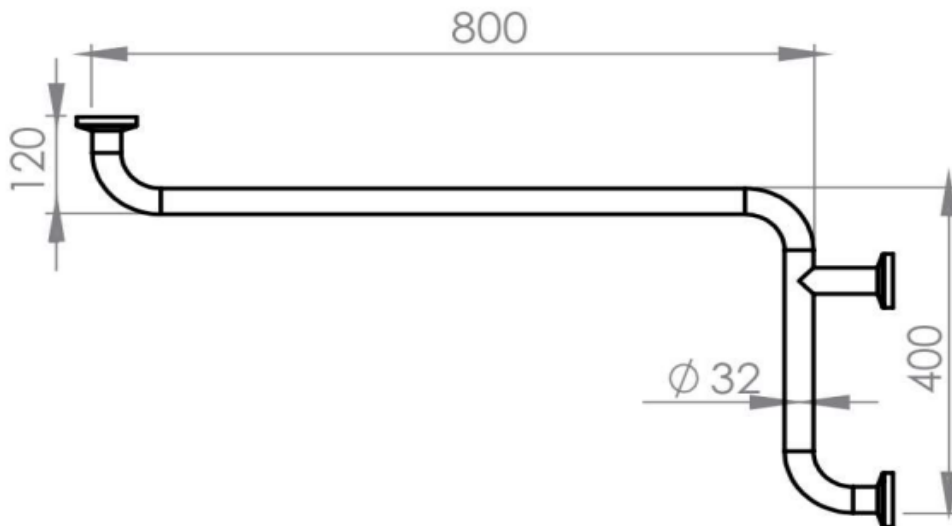

PRODUCT DESCRIPTION: Grab Bar Corner L.

Product Ref Code	:	VTGL 22109
Material	:	Stainless Steel
Finish	:	Polished
Mounting Type	:	Wall Mounted

DIMENSIONAL DRAWING :

Verde UAE: Tel 02 559 8662 / P.O. Box 45557 Abu Dhabi
Website: www.verdeuae.com / Email: info@verdeuae.com