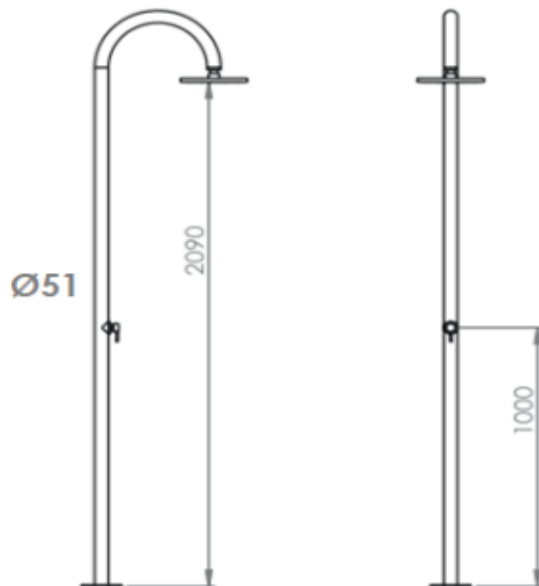

PRODUCT DESCRIPTION: Beach Pool Shower,  $\phi 89 \times 2100$  mm.

<b>Product Ref Code</b>	:	<b>VTGL 26501</b>
<b>Material</b>	:	<b>Stainless Steel</b>
<b>Finish</b>	:	<b>Polished</b>
<b>Mounting Type</b>	:	<b>Floor Mounted</b>

DIMENSIONAL DRAWING :

Verde UAE: Tel 02 559 8662 / P.O. Box 45557 Abu Dhabi  
Website: [www.verdeuae.com](http://www.verdeuae.com) / Email: [info@verdeuae.com](mailto:info@verdeuae.com)

Verde reserves the right to revise the technical data as above, and is subject to change