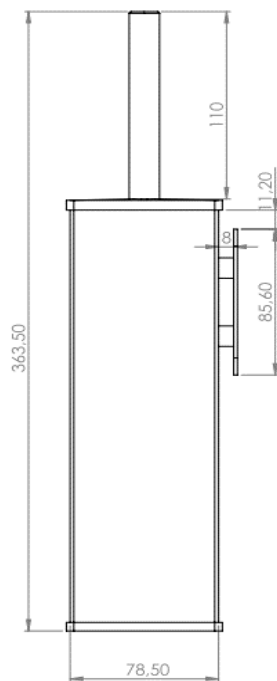

PRODUCT DESCRIPTION: Toilet Brush.

Product Ref Code	:	VTGL 33503
Material	:	Stainless Steel
Finish	:	Polished
Mounting Type	:	Wall Mounted

DIMENSIONAL DRAWING :

Verde UAE: Tel 02 559 8662 / P.O. Box 45557 Abu Dhabi
Website: www.verdeuae.com / Email: info@verdeuae.com