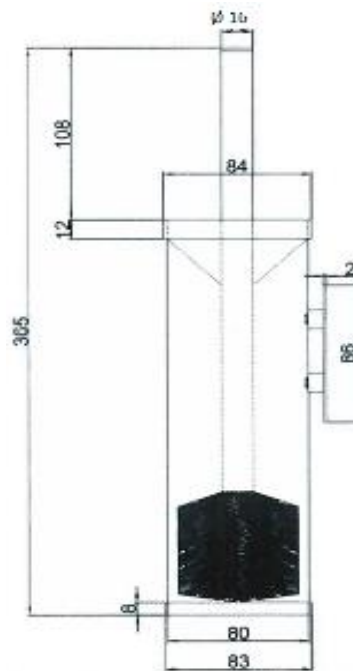

PRODUCT DESCRIPTION: Toilet Brush.

Product Ref Code :	VTGL 33504
Material :	Stainless Steel
Finish :	Polished
Mounting Type :	Wall Mounted

DIMENSIONAL DRAWING :

Verde UAE: Tel 02 559 8662 / P.O. Box 45557 Abu Dhabi
Website: www.verdeuae.com / Email: info@verdeuae.com