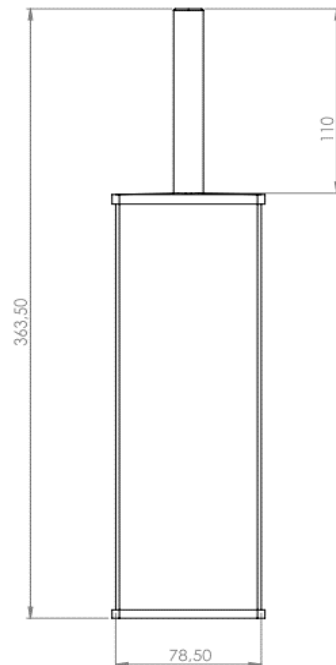

PRODUCT DESCRIPTION: Toilet Brush.

Product Ref Code	:	VTGL 33505
Material	:	Stainless Steel
Finish	:	Polished
Mounting Type	:	Wall Mounted

DIMENSIONAL DRAWING :

Verde UAE: Tel 02 559 8662 / P.O. Box 45557 Abu Dhabi
Website: www.verdeuae.com / Email: info@verdeuae.com