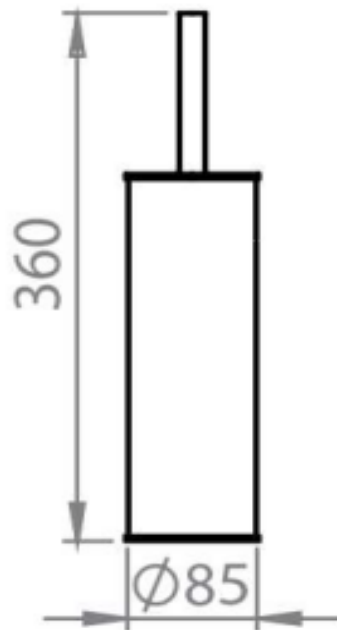

PRODUCT DESCRIPTION: Toilet Brush.

Product Ref Code	:	VTGL 33506
Material	:	Stainless Steel
Finish	:	Polished
Mounting Type	:	Floor Mounted

DIMENSIONAL DRAWING :

Verde UAE: Tel 02 559 8662 / P.O. Box 45557 Abu Dhabi
Website: www.verdeuae.com / Email: info@verdeuae.com