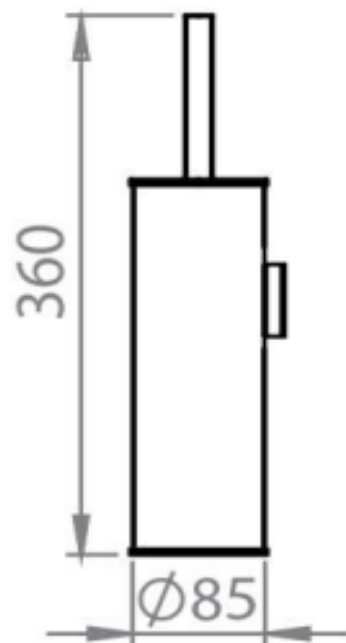

PRODUCT DESCRIPTION: Toilet Brush.

Product Ref Code :	VTGL 33507
Material :	Stainless Steel
Finish :	Polished
Mounting Type :	Wall Mounted

DIMENSIONAL DRAWING :

Verde UAE: Tel 02 559 8662 / P.O. Box 45557 Abu Dhabi
Website: www.verdeuae.com / Email: info@verdeuae.com