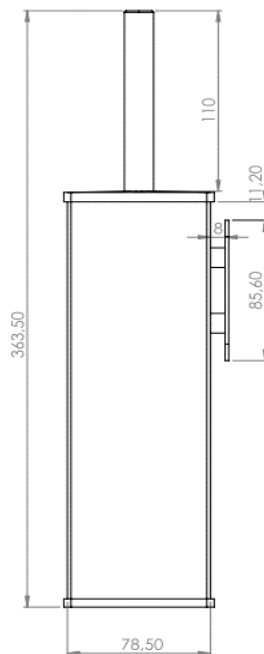

PRODUCT DESCRIPTION: Toilet Brush.

Product Ref Code	:	VTGL 33508
Material	:	Stainless Steel
Finish	:	Polished
Mounting Type	:	Wall Mounted

DIMENSIONAL DRAWING :

Verde UAE: Tel 02 559 8662 / P.O. Box 45557 Abu Dhabi
Website: www.verdeuae.com / Email: info@verdeuae.com